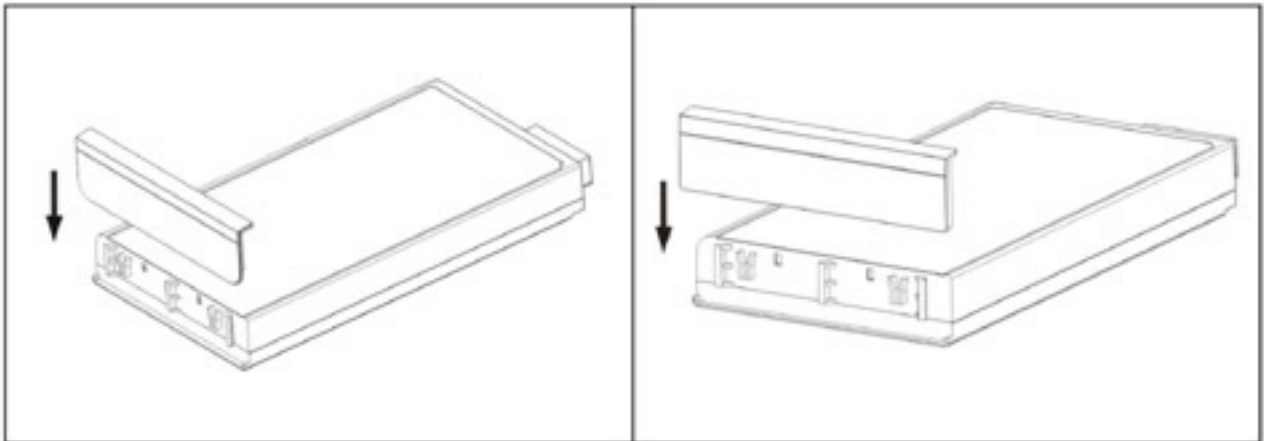

Content:

Battery Pack 1pc; Battery Cover (also called as Latch) 7 pcs

Cover A For COMPAQ Presario 1700 Series

Cover B.C For COMPAQ Presario 900 series / 1500 series / EVO N1000 series

Cover D.E For COMPAQ Presario 2800 series / EVO N800 series

Cover F For COMPAQ notebook nc6000 series

Cover G For COMPAQ notebook nc8000 series

Installation Instruction

Select the suitable battery cover/latch and check its color and shape against the body of your laptop computer before insert on to the battery pack as indicated in the diagrams below.